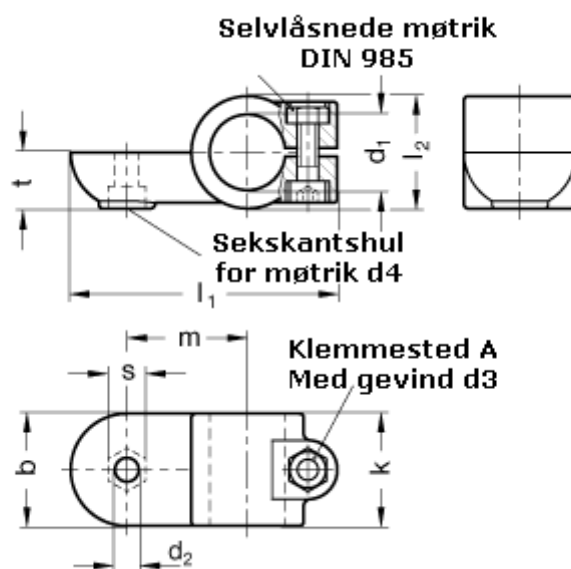

Article number: 20278B40AV2BL

Description: E+G Swivel clamp connector
GN278-B40-AV-2-BL

Measures

$b = 65$	$m = 70$
$d_1 = B40$	$s = 17.0$
$d_2 = 10.5$	$t = 32.5$
$d_3 = M10$	
$d_4 = M10$	
$k = 65$	
$l_1 = 148$	
$l_2 = 65$	